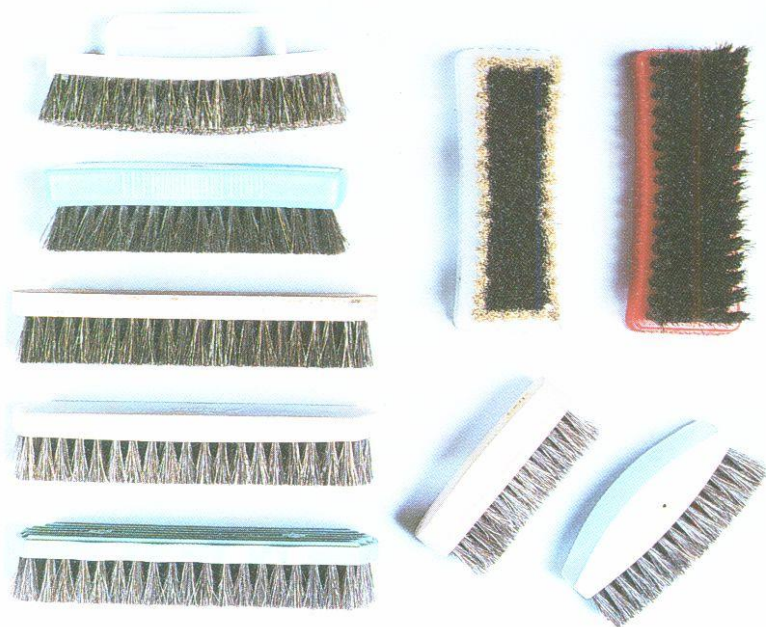

BRUSHES FOR SHOE – CLEANING

with solid wood or plastic body and synthetic fibre.

Catalogue No 711310 – model 934 – with plastic body

No 711240 – model 120 – with solid wood body

DIMENSIONS

Length of the body 80 ÷ 200 mm
Width of the body 20 ÷ 40 mm
Thickness of the body 12 ÷ 20 mm

BRUSHES FOR SHOE-POLISHING

Length of the body 80 ÷ 250 mm
Width of the body 30 ÷ 60 mm
Thickness of the body 12 ÷ 25 mm
Length of the filament 23 ÷ 25 mm

Body made of water-resistant plywood and filament of natural bristle and synthetic fibre mix.

With body made of plastic and filament of natural bristle and synthetic fibre mix.

Catalogue No.	brush No.
711210	193
711240	120
711260	90
711210	193
711230	120 A
711230	120 B
711230	120
711220	100
711270	93 L
711280	71