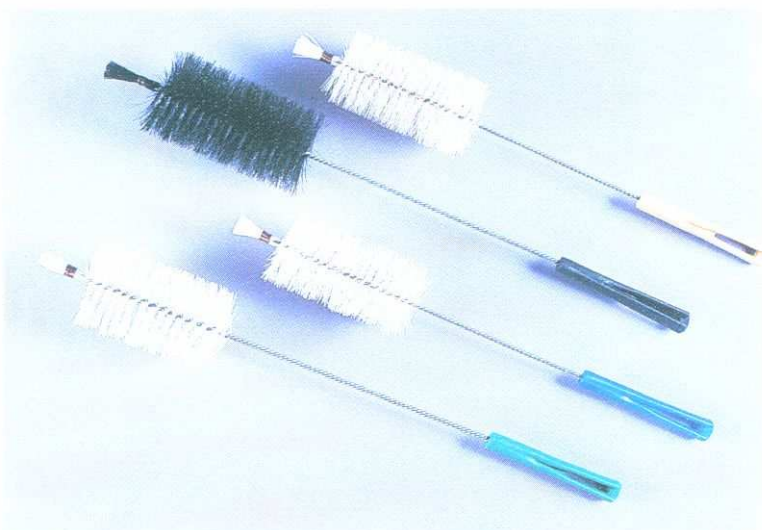

BRUSHES FOR WASHING KITCHENWARE

Catalogue No. 491510 – plastic body and synthetic fibre filament

DISH-WASHING BRUSHES

plastic body and synthetic fibre filament
 Dimensions: Length of the body (L) of
No. 491510 – 254 mm; l-23 mm
No. 491520 – 222 mm; l-23 mm

BRUSHES FOR WASHING CUPS

Catalogue No. 491610 – body and handle moulded in plastic and natural bristle filament
 Overall length – 240 mm
L – overall length in mm; l – projecting length of the filament

Dimensions in mm:
 length of the handle 175-350 mm
 diameter of the handle 22-25 mm
 length of the filament 23-25 mm

BOTTLE-WASHING BRUSHES

with wired handle and synthetic fibre filament
Catalogue No. 421010 Size I L = 380 mm
421020 Size II L = 360 mm
421030 Size III L = 460 mm

with wired handle and natural bristle filament
Catalogue No. 422010 Size I L = 380 mm
422020 Size II L = 360 mm
422030 Size III L = 460 mm