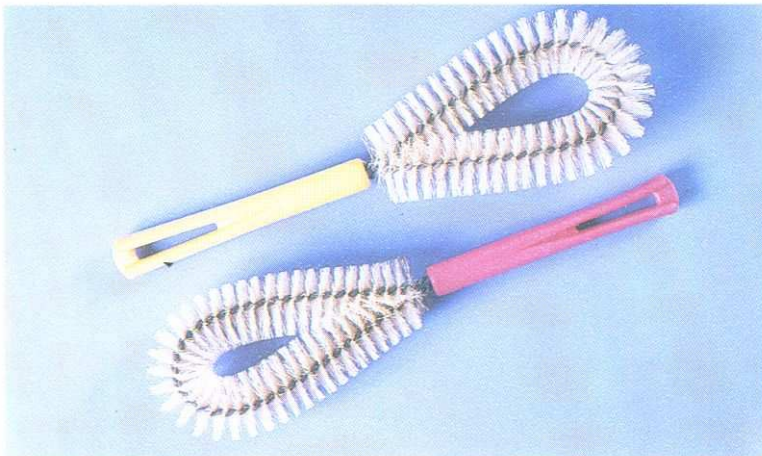

BRUSHES FOR WASHING KITCHENWARE

Catalogue No. 491510 – plastic body and synthetic fibre filament

DISH-WASHING BRUSHES

plastic body and synthetic fibre filament
 Dimensions: Length of the body (L) of
No. 491510 – 254 mm; l-23 mm
No. 491520 – 222 mm; l-23 mm

BRUSHES FOR WASHING CUPS

Catalogue No. 491610 – body and handle moulded in plastic and natural bristle filament
 Overall length – 240 mm
L – overall length in mm; l – projecting length of the filament

Dimensions in mm:
 length of the handle 175-350 mm
 diameter of the handle 22-25 mm
 length of the filament 23-25 mm

BOTTLE-WASHING BRUSHES

with wired handle and synthetic fibre filament
Catalogue No. 421010 Size I L = 380 mm
421020 Size II L = 360 mm
421030 Size III L = 460 mm

with wired handle and natural bristle filament
Catalogue No. 422010 Size I L = 380 mm
422020 Size II L = 360 mm
422030 Size III L = 460 mm